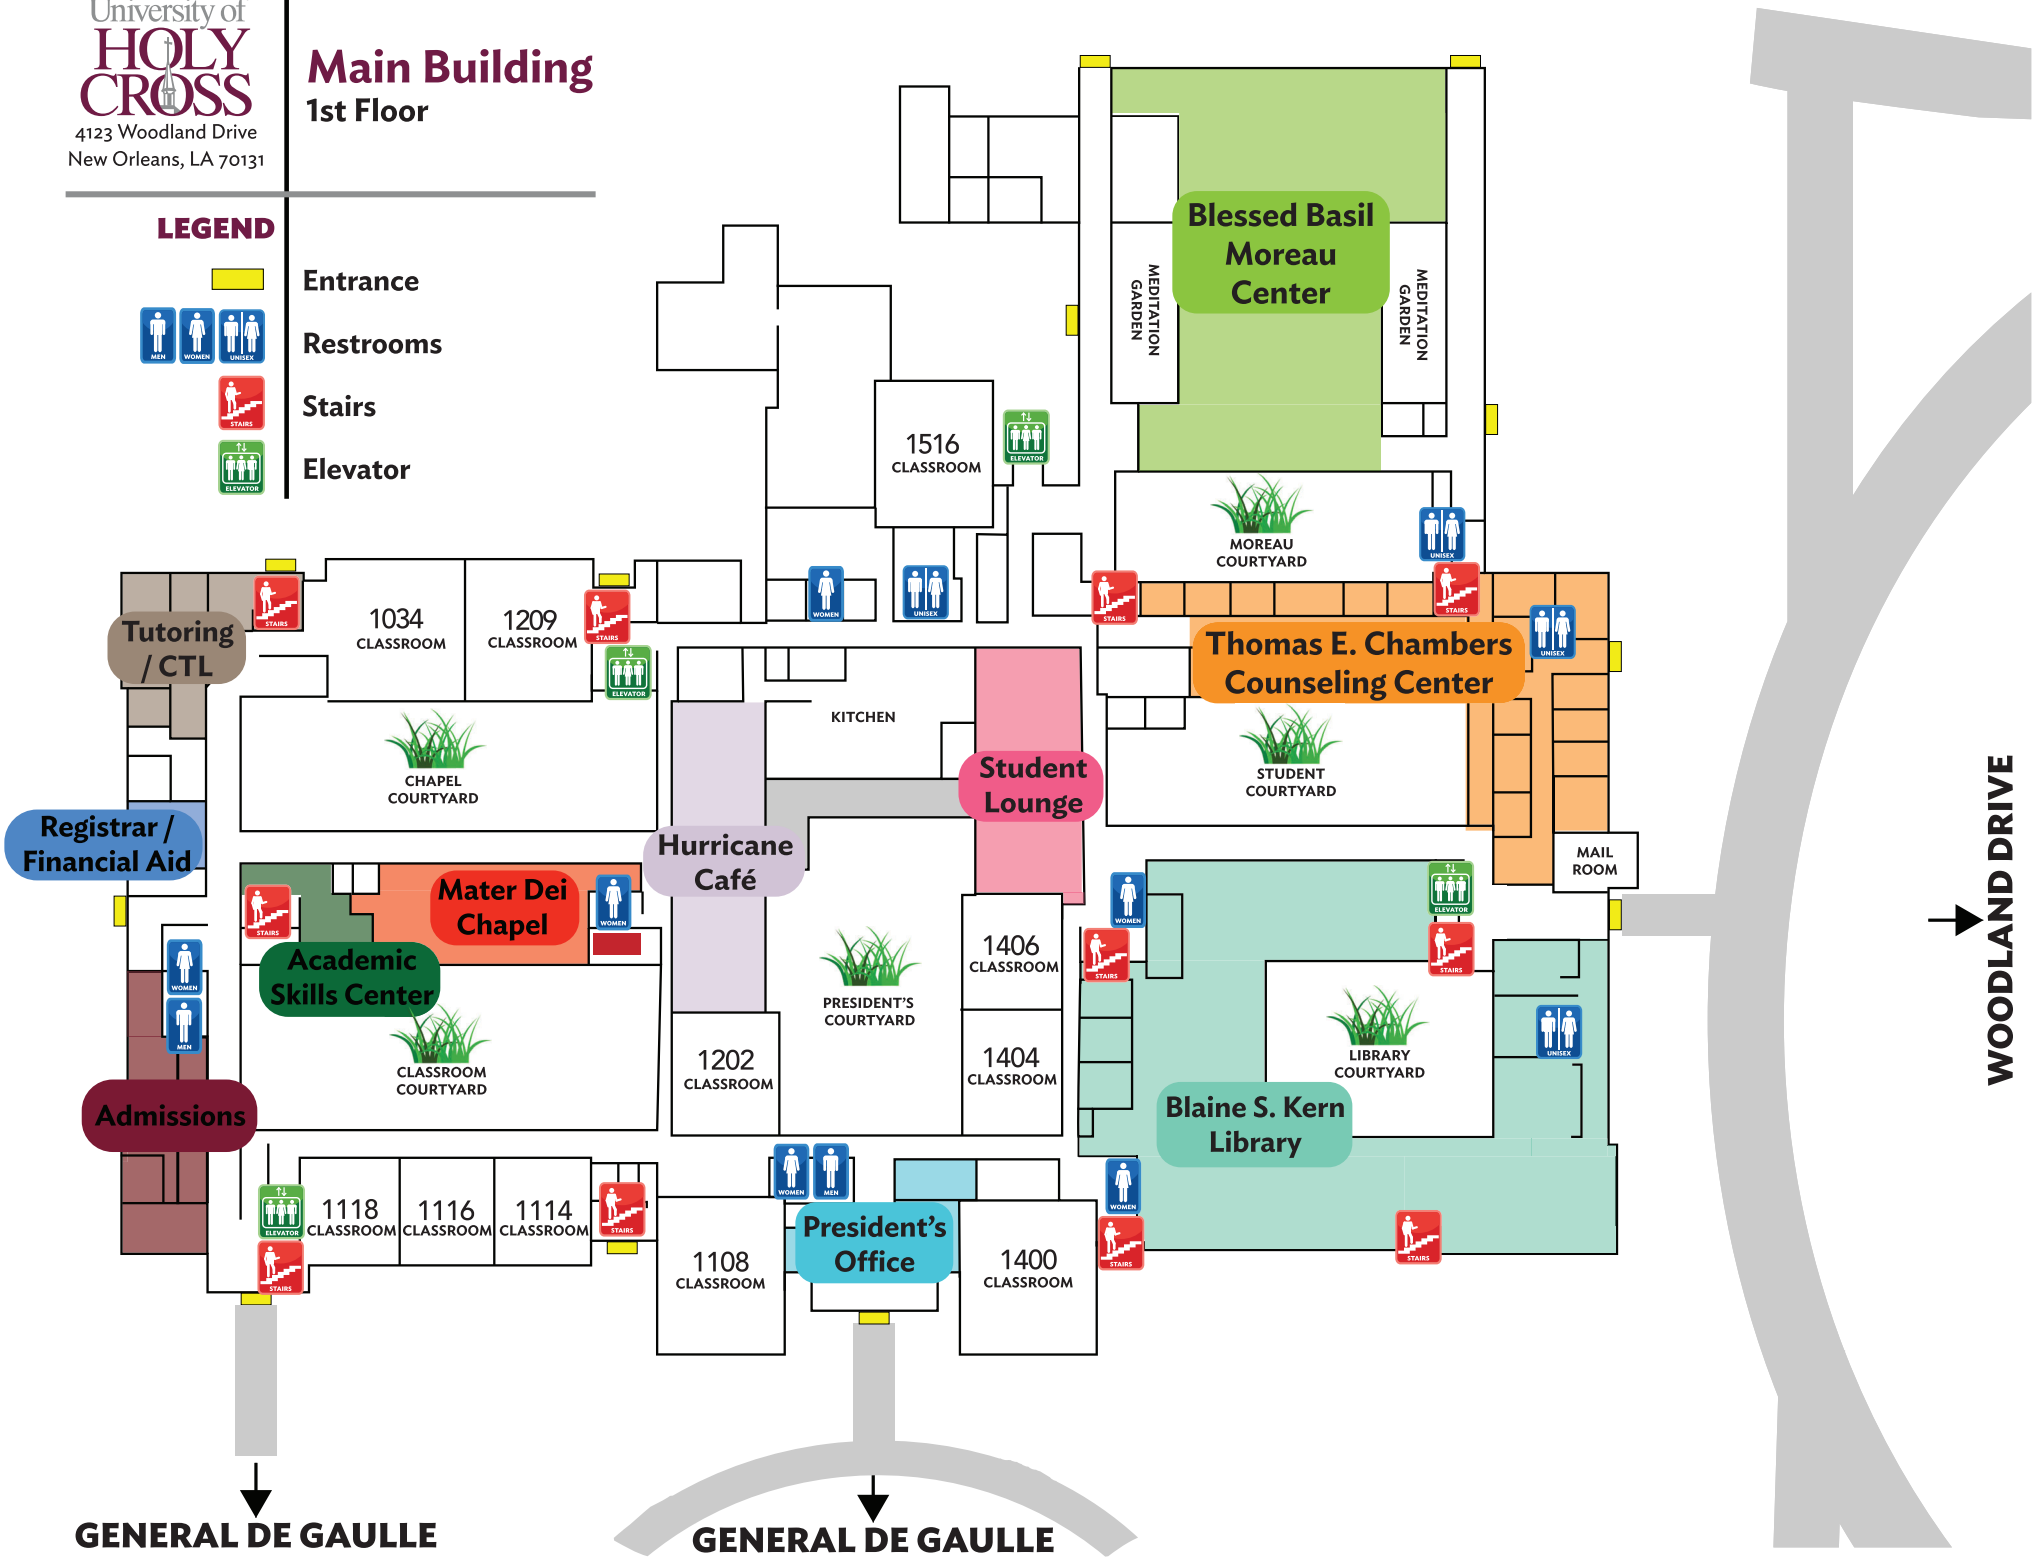

Main Building 1st Floor

LEGEND

-  Entrance
-  Restrooms
-  Stairs
-  Elevator

GENERAL DE GAULLE

GENERAL DE GAULLE

WOODLAND DRIVE

Main Building 2nd Floor

LEGEND

-  Restrooms
-  Stairs
-  Elevator

GENERAL DE GAULLE
(exit on 1st floor)

WOODLAND DRIVE
(exit on 1st floor)