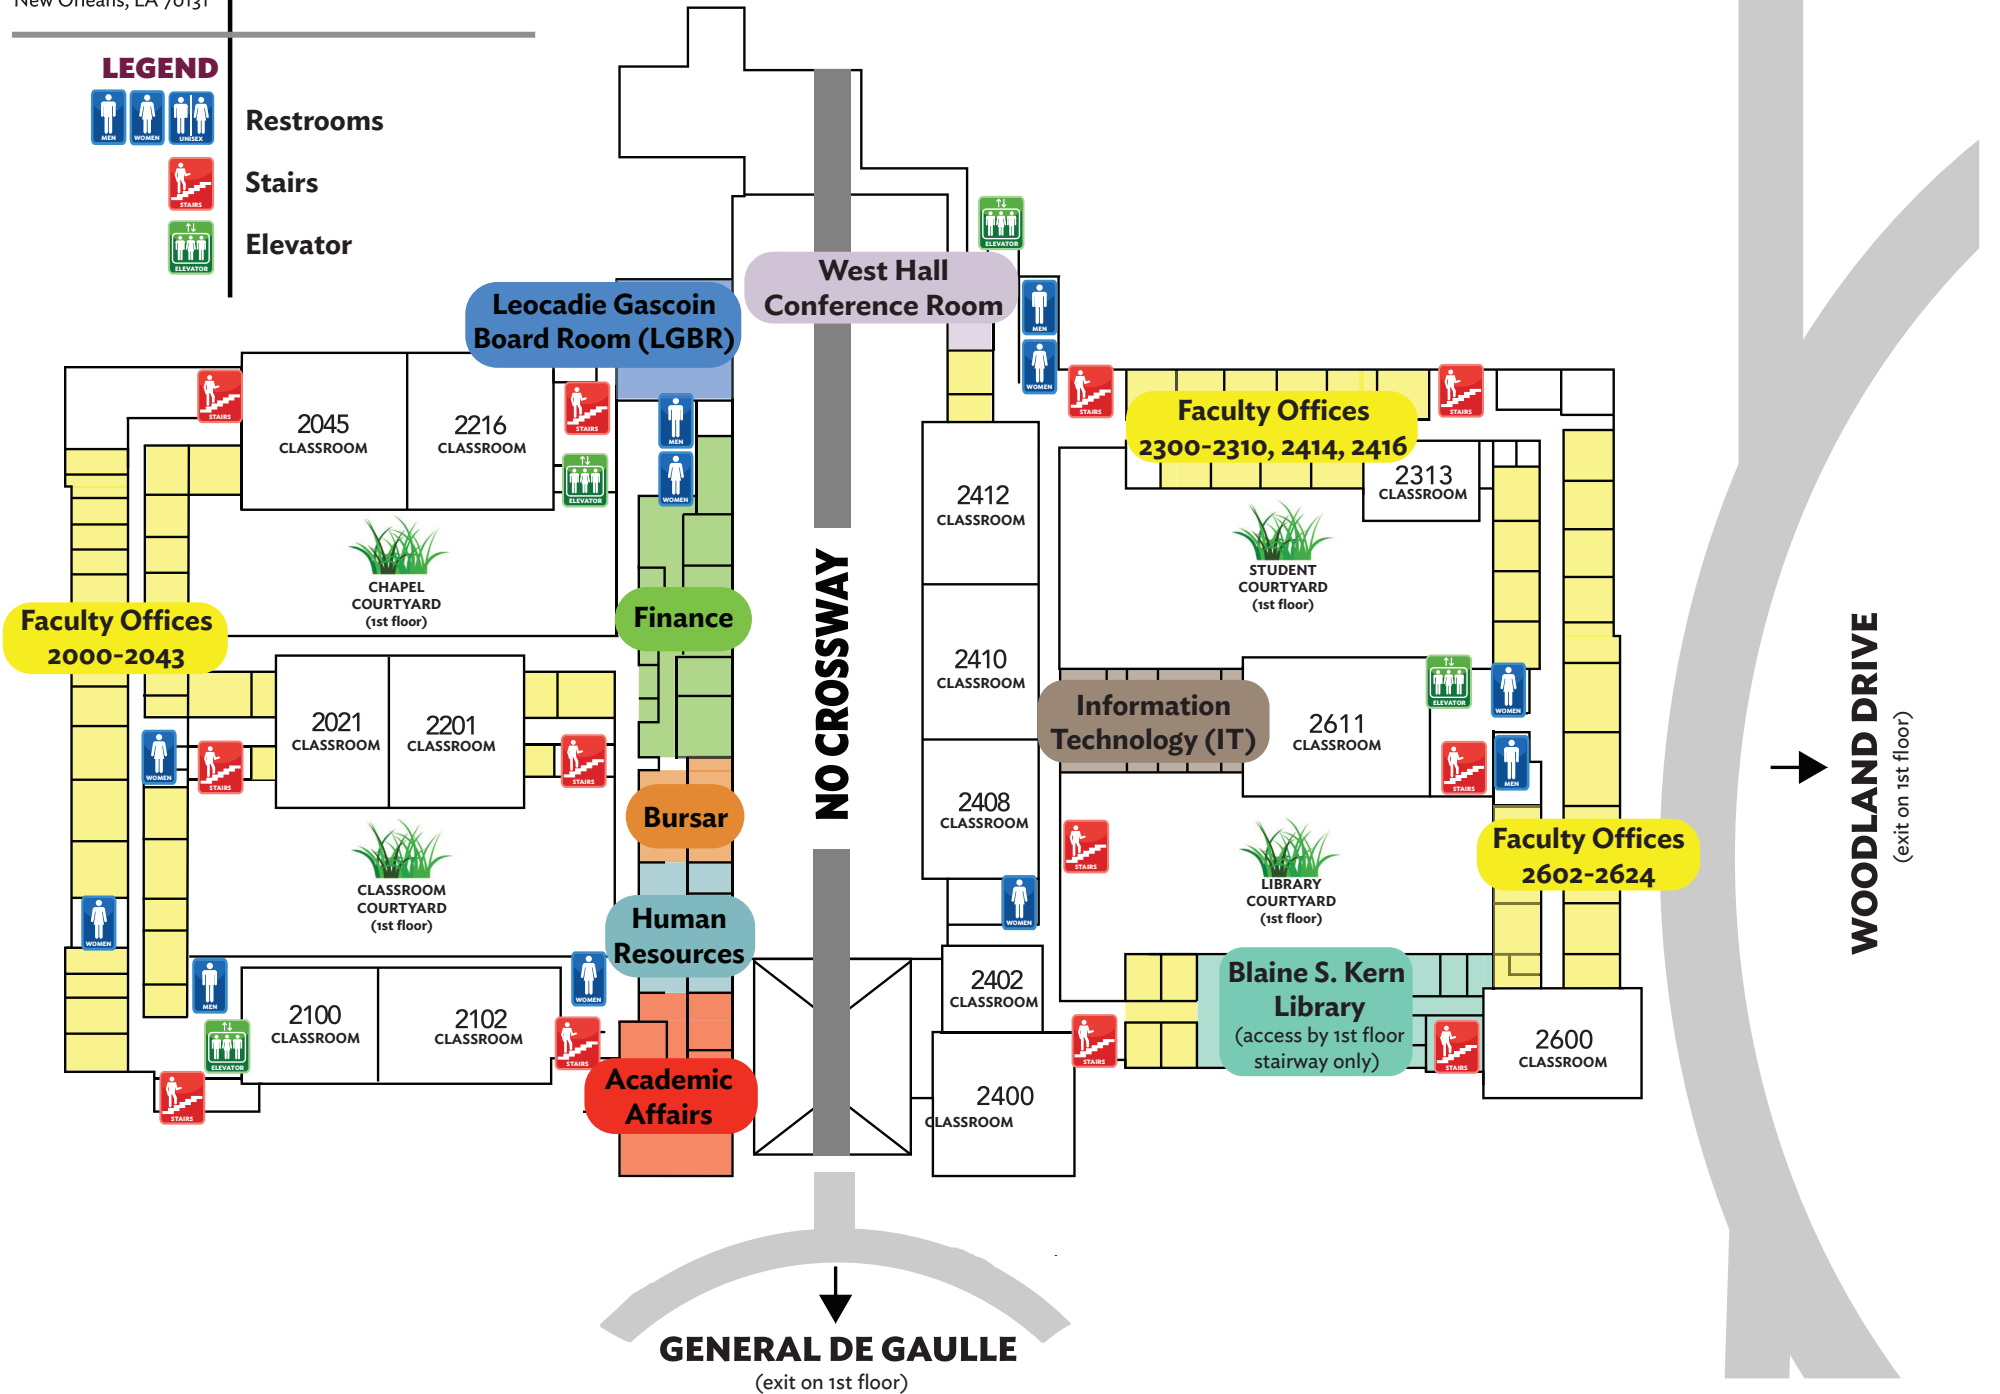

Main Building 1st Floor

LEGEND

-  Entrance
-  Restrooms
-  Stairs
-  Elevator

GENERAL DE GAULLE

GENERAL DE GAULLE

WOODLAND DRIVE

Main Building 2nd Floor

LEGEND

-  Restrooms
-  Stairs
-  Elevator

GENERAL DE GAULLE
(exit on 1st floor)

WOODLAND DRIVE
(exit on 1st floor)